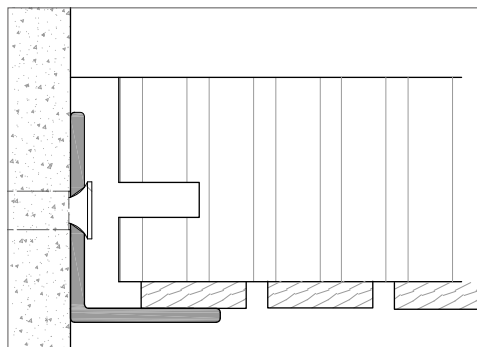

End profile made of wood
(Length app. 2390 mm - U-profile)

End profile
(Length app. 3000 mm - U-profile)
Aluminium eloxed

Wall profile
(Length app. 3000 mm - L-profile)
Aluminium eloxed

End profile in the same species of wood

End profile

Wall profile

MATERIAL FOR INSTALLATION

Hat-profile
(Length 2400 mm)

Profile clamp
(250 pcs. / carton)

*For one m² you need approx. 8 clamps
and 2 lm hat profile*