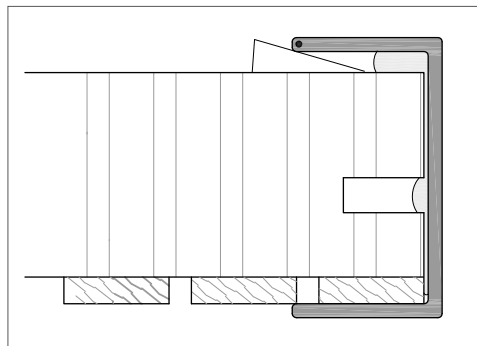

End profile made of wood
(Length app. 2390 mm - U-profile)

End profile
(Length app. 3000 mm - U-profile)
Aluminium eloxed

Wall profile
(Length app. 3000 mm - L-profile)
Aluminium eloxed

End profile in the same species of wood