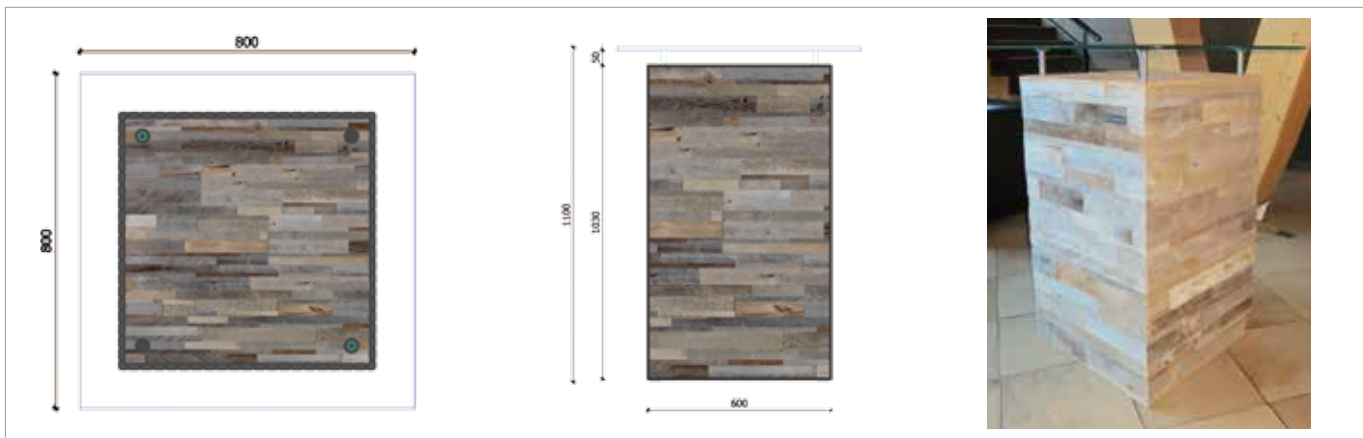

**CUBE TABLE**

<b>Size glass top</b>	800 x 800 mm
<b>Size bar table</b>	1030 x 600 mm
<b>Weight</b>	app. 56 kg

**ELEMENTs WOOD BLOCK**

<b>Size</b>
300 x 300 mm
400 x 400 mm
500 x 500 mm

**LED MOUNTING TRACKS - COLD WHITE / WARM WHITE**

<b>Customised lengths</b>	app. 420 mm - max. 2000 mm every app. 37 mm
<b>Standard lengths</b>	500 / 1000 / 1500 / 2000 mm
<b>Light output</b>	cw160 cd (cold white) / ww100 cd (warm white)

**Price LED-Strip app. 420 - 1200 mm**

**Price LED-Strip app. 1200 - 2000 mm**

**Price corresponding transformer 12 Volt**

**GALLERIA IMPRESSION**

Natural looks and scents!  
Natural materials bonded onto Galleria elements: **Standard size 244 x 2400 mm.**