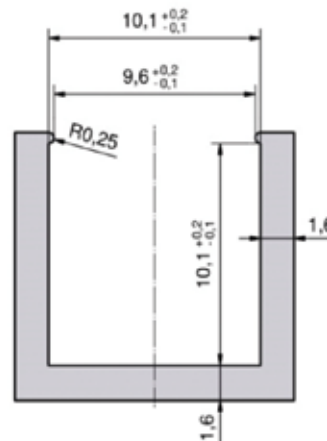

**CUBE TABLE**

<b>Size glass top</b>	800 x 800 mm
<b>Size bar table</b>	1030 x 600 mm
<b>Weight</b>	app. 56 kg

**ELEMENTs WOOD BLOCK**

<b>Size</b>
300 x 300 mm
400 x 400 mm
500 x 500 mm

**LED MOUNTING TRACKS - COLD WHITE / WARM WHITE**

Led strip with acrylic glass cover including aluminium U profile for fixing  
(UV-stabilizing polycarbonate tube – Aluminium U-profile)

12 Volt Transformer is RoHs compliant for plug connector installation (joint box).  
We recommend a separate transformer for every 4 lm.

<b>Customised lengths</b>	app. 420 mm - max. 2000 mm every app. 37 mm
<b>Standard lengths</b>	500 / 1000 / 1500 / 2000 mm
<b>Light output</b>	cw160 cd (cold white) / ww100 cd (warm white)

**Price LED-Strip app. 420 - 1200 mm**

**Price LED-Strip app. 1200 - 2000 mm**

**Price corresponding transformer 12 Volt**

**GALLERIA IMPRESSION**

Natural looks and scents!  
Natural materials bonded onto Galleria elements: **Standard size 244 x 2400 mm.**